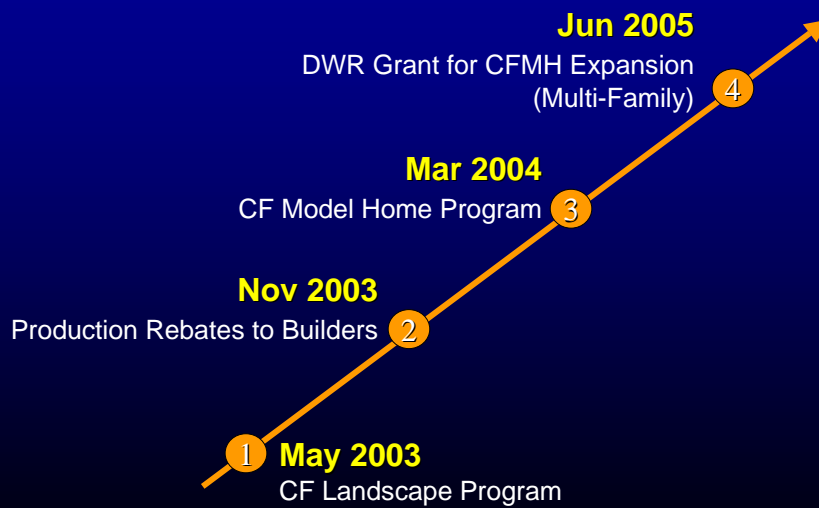

Model Home Program

SCAG Water Policy Task Force
September 8, 2005

Timeline

California Friendly Programs for Homebuilders

Model Homes Highlights

- Landscape & Indoor elements
- Voluntary participation
- Up to \$2,500 per model home (w/USBR)
- 112 units thru Dec 2006
- Estimated water savings > 30%